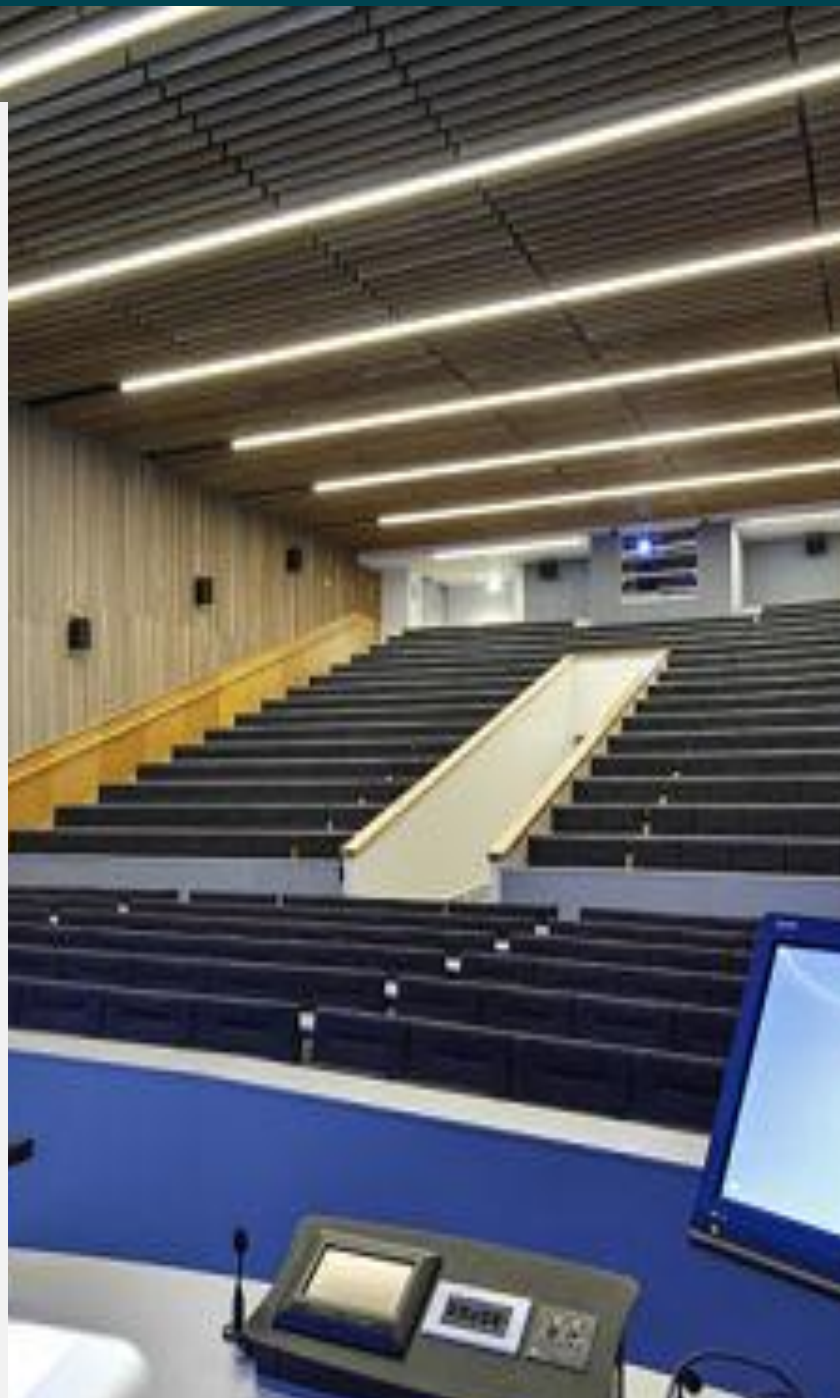

Priory Road Complex

Venue information

Venues & Events

0117 428 4000

uob-venues@bristol.ac.uk

www.bristol.ac.uk/venues