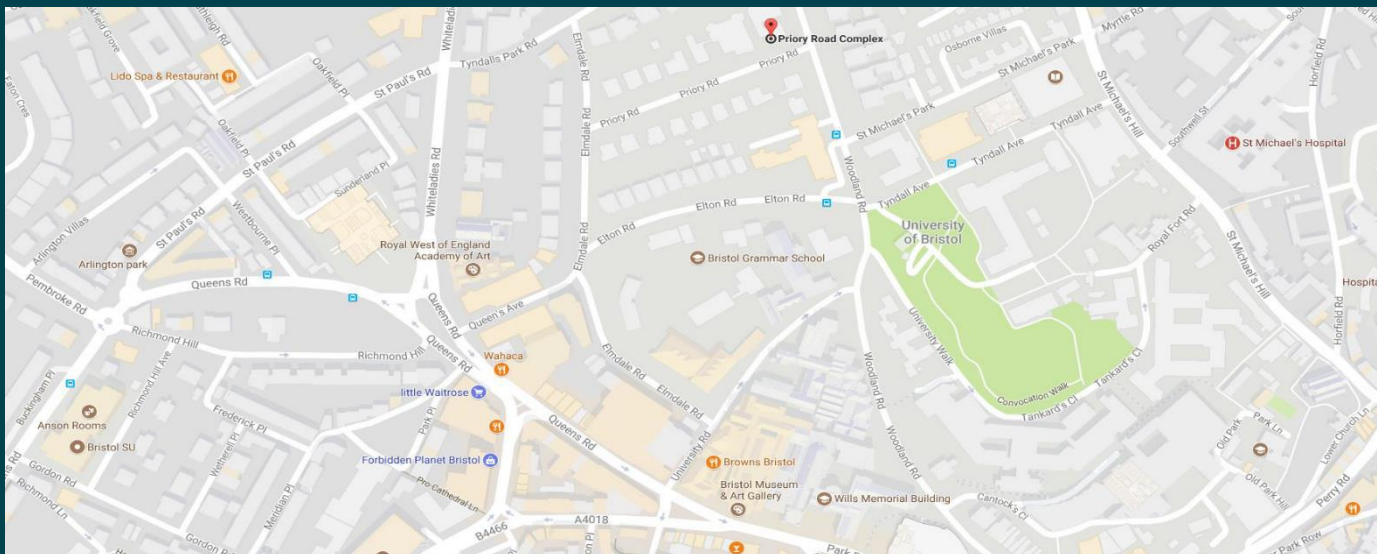

The entrance and foyer

The Café

[See a 360 view of the Café](#)

Maps, directions and parking

Priory Road Complex, Priory Road, Bristol, BS8 1TU. **N.B. The main entrance is located at the top of Priory Road near the intersection with Woodland Road, next to the School of Psychological Science building.**