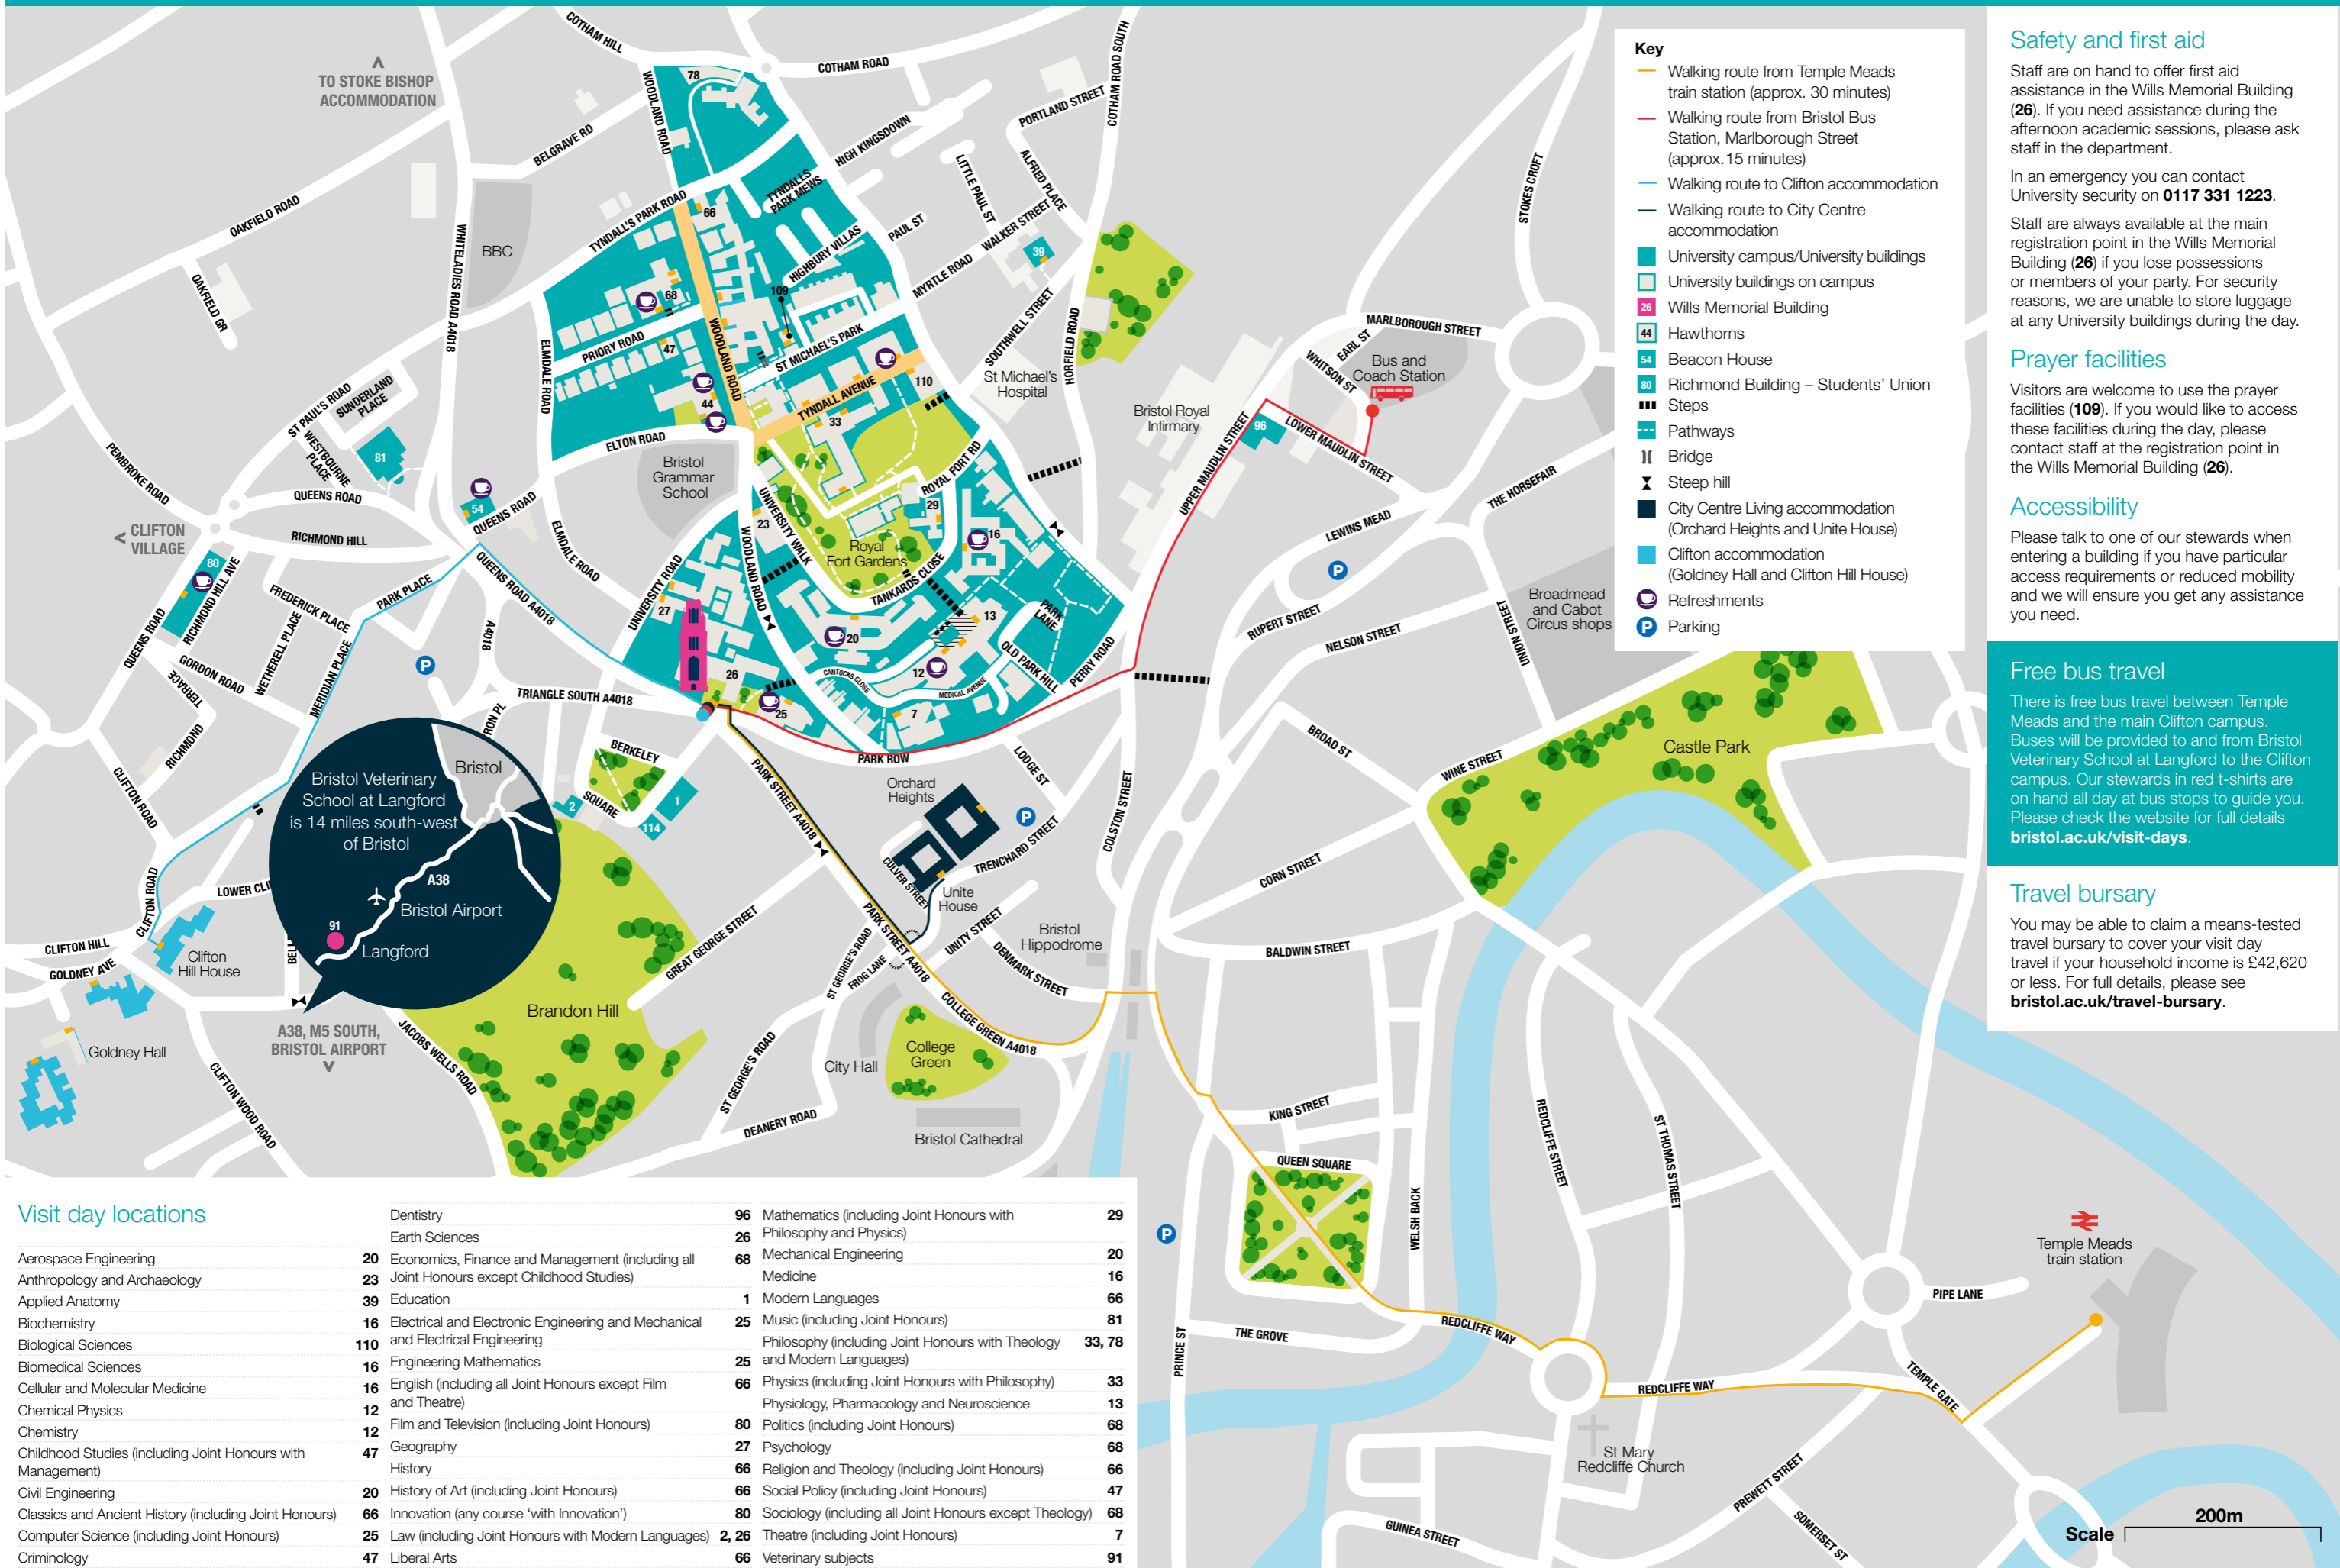

Your visit day

Event	Time	Location	Map ref
Bus services to the University	Throughout the day	Bristol Temple Meads train station to the Clifton campus	See map
Central programme (morning)			
Event registration	9 am to 12 pm	Wills Memorial Building foyer	26
Information exhibition	9 am to 11 am	Reception Room, Wills Memorial Building	26
Campus tours	From 9 am Last tour departs 12:30 pm	Tours depart from Great Hall corridor, Wills Memorial Building	26
Accommodation tours	From 9:45 am Last tour departs 12:15 pm	Tours depart from Reception Room, Wills Memorial Building	26
Student finance talk	10:30 am to 11 am	Great Hall, Wills Memorial Building	26
Welcome talk	11:15 am to 11:45 am	Great Hall, Wills Memorial Building	26
Parents' Lounge (Drop in for tea and coffee)	1:30 pm to 5 pm	PG Common Room, Wills Memorial Building	26
Academic programme (afternoon)			
Academic programme	Between 12:30 pm and 5 pm	Check your department's afternoon schedule for timings, locations, parent/carer sessions and more details: bristol.ac.uk/visit-day/academic-programme	

Key

- Walking route from Temple Meads train station (approx. 30 minutes)
- Walking route from Bristol Bus Station, Marlborough Street (approx. 15 minutes)
- Walking route to Clifton accommodation
- Walking route to City Centre accommodation
- University campus/University buildings
- University buildings on campus
- Wills Memorial Building
- Hawthorns
- Beacon House
- Richmond Building – Students' Union
- Steps
- Pathways
- Bridge
- Steep hill
- City Centre Living accommodation (Orchard Heights and Unite House)
- Clifton accommodation (Goldney Hall and Clifton Hill House)
- Refreshments
- Parking