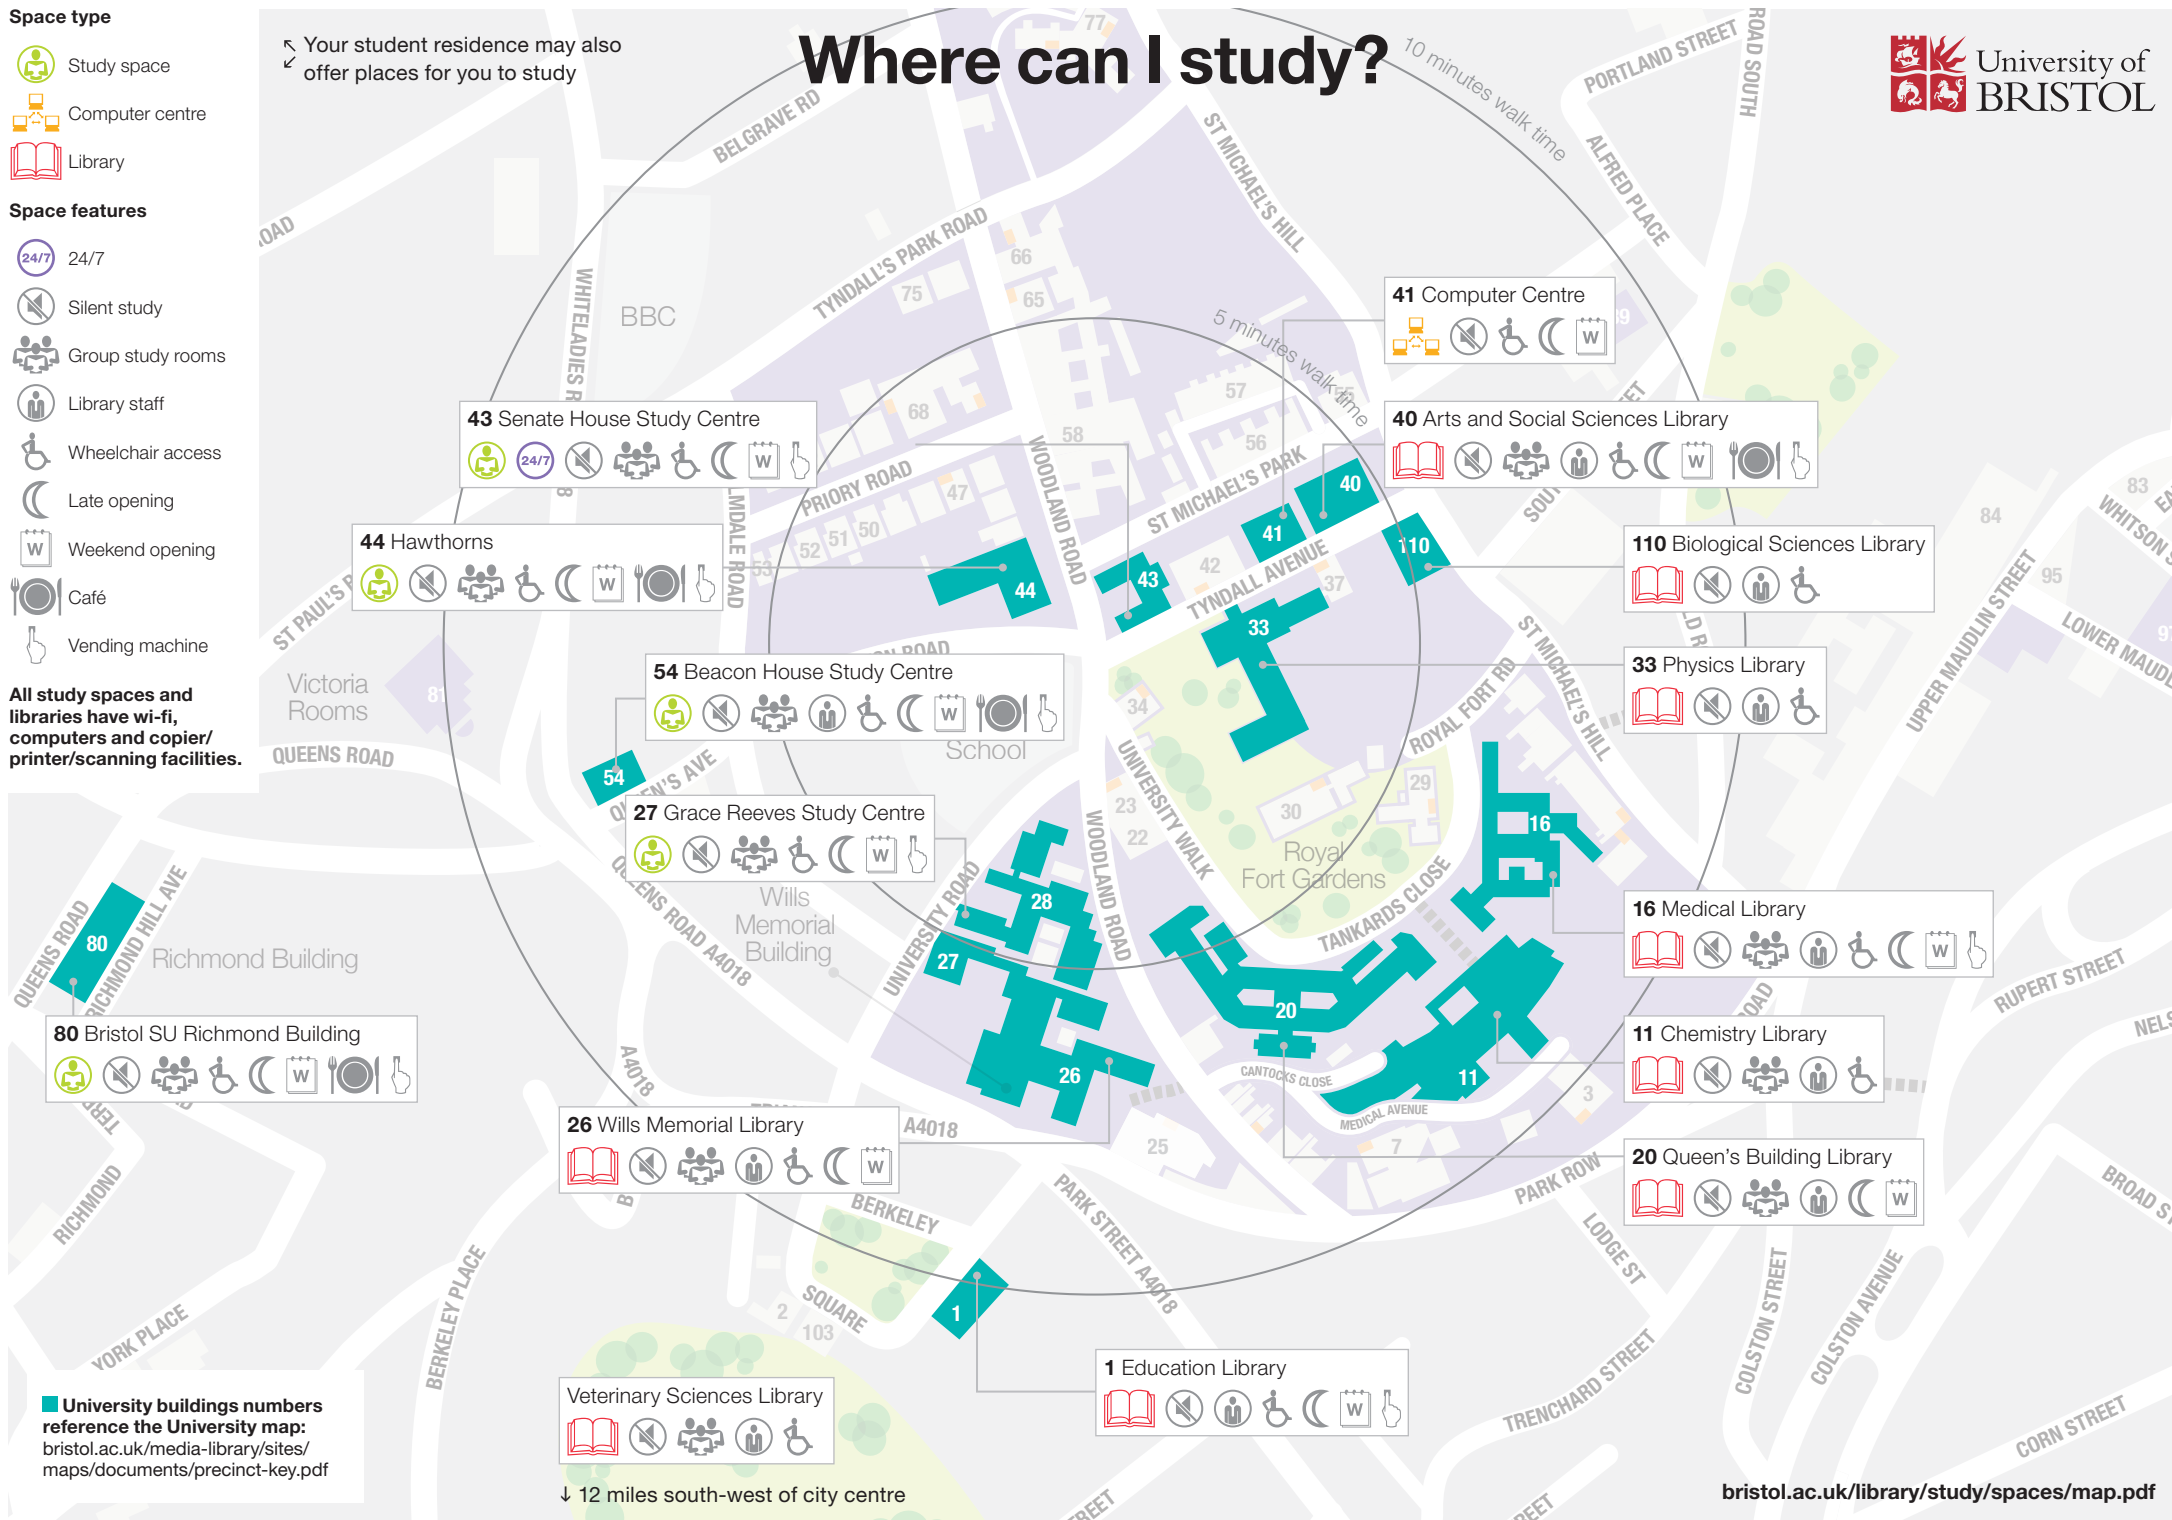

Where can I study?

Space type

- Study space
- Computer centre
- Library

Space features

- 24/7
- Silent study
- Group study rooms
- Library staff
- Wheelchair access
- Late opening
- Weekend opening
- Café
- Vending machine

All study spaces and libraries have wi-fi, computers and copier/printer/scanning facilities.

Your student residence may also offer places for you to study

University buildings numbers reference the University map: [bristol.ac.uk/media-library/sites/maps/documents/precinct-key.pdf](http://bristol.ac.uk/media-library/sites/bristol.ac.uk/media-library/sites/maps/documents/precinct-key.pdf)

↓ 12 miles south-west of city centre