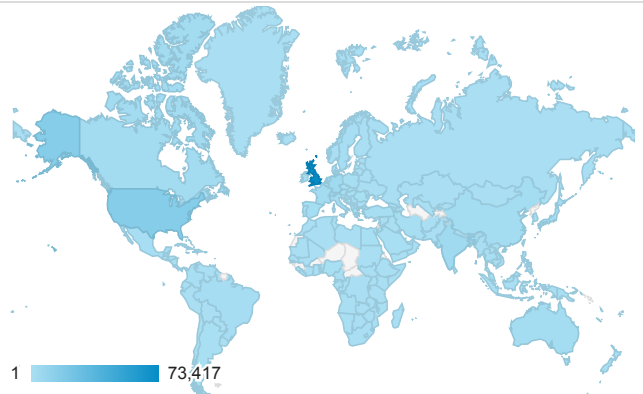

Session locations