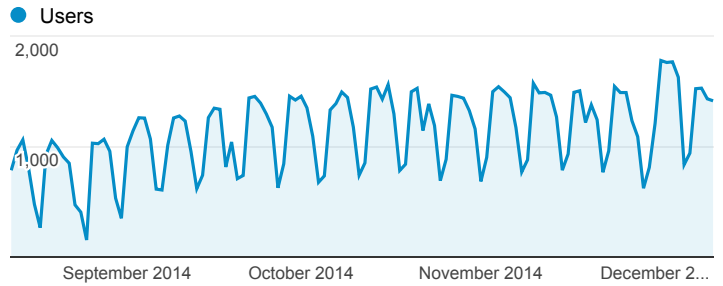

Explore Bristol Research external traffic

Aug 12, 2014 - Dec 11, 2014

All Sessions
100.00%

+ Add Segment

Pageviews and Unique Pageviews by Page Title

Page Title	Pageviews	Unique Pageviews
People - University of Bristol	16,358	13,023
Go - University of Bristol	13,607	10,918
University of Bristol	8,651	6,657
Research projects - University of Bristol	6,131	4,879
Research outputs - University of Bristol	3,871	3,146
Rendering volumetric haptic shapes in mid-air using ultrasound - University of Bristol	2,647	1,833
Theses - University of Bristol	2,272	1,841
Faculties, schools and groups - University of Bristol	2,256	1,628
- University of Bristol	1,695	1,377
Professor Ronald Hutton - University of Bristol	1,528	1,125

Users