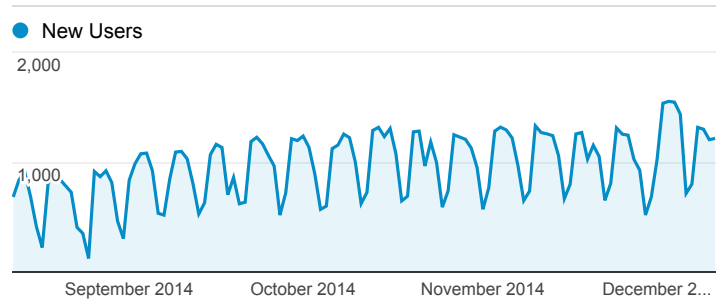

Start Page	Total Unique Searches	Results Pageviews / Search
(entrance)	2,911	1.00
/	973	1.03
/en/persons/search.html	640	1.21
/en/projects/search.html	426	1.17
/en/	214	1.34
/en/publications/search.html	210	1.36
/en/theses/search.html	177	1.19
/en/organisations/search.html	128	1.29
/en/activities/search.html	44	1.36
/en/organisations/norah-fry-research-centre(56ebfc31-c3f0-4980-a162-d37fd133304a)/publications.html	33	1.03

Language	Sessions
en-us	84,435
en-gb	30,842
zh-cn	3,761
de	2,919
fr	2,448
es	1,783
it	1,277
en	1,181
pt-br	1,168
de-de	1,143

Total Unique Searches by Search Term

Search Term	Total Unique Searches
graduate school of education	198
Kenneth G Binmore	116
patashnick	94
JWS Bradshaw	93
MR Duffield	52
Search Bristol research	42
S Erduran	32
RK Etherington	30
Miguel Navascues	28
D Muir Wood	25

Bounce Rate

New Users

Avg. Session Duration and Pages / Session