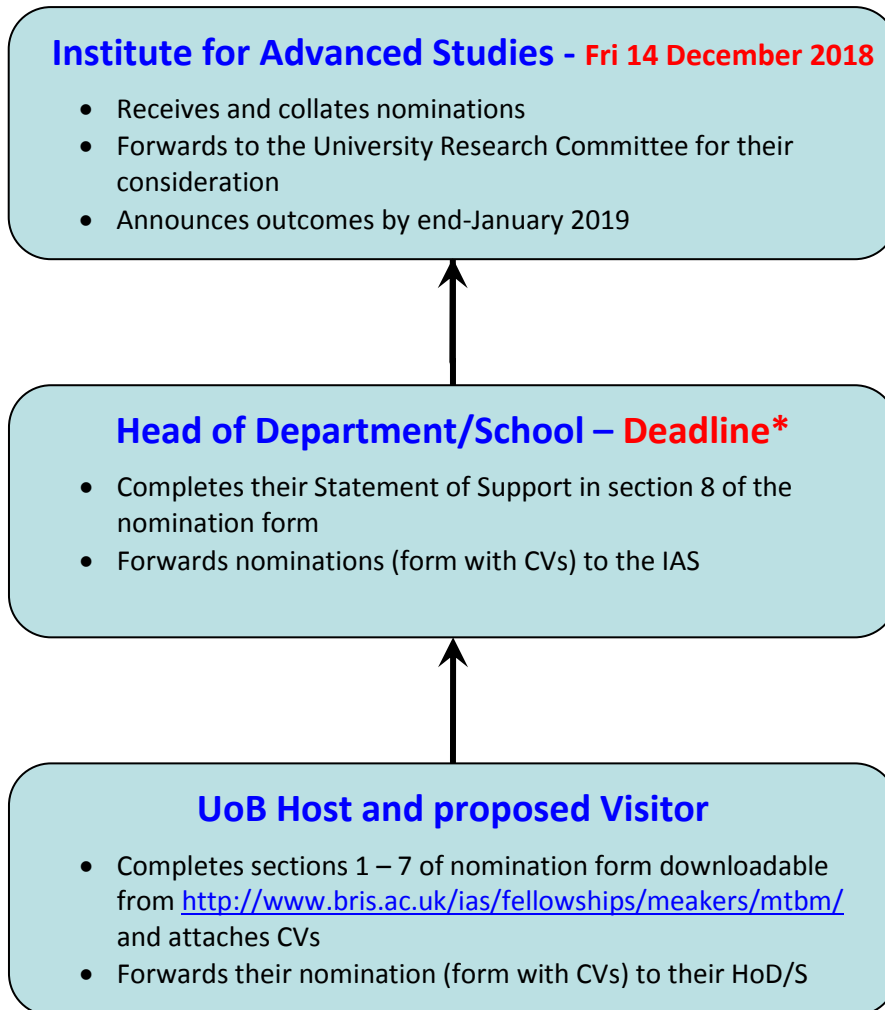

## Flowchart illustrating Medium-term Benjamin Meaker Visiting Professorship (MT-BMVP) nomination process

**\* Please note:** Heads of School/Department will set their own internal deadlines for the receipt of nomination forms.