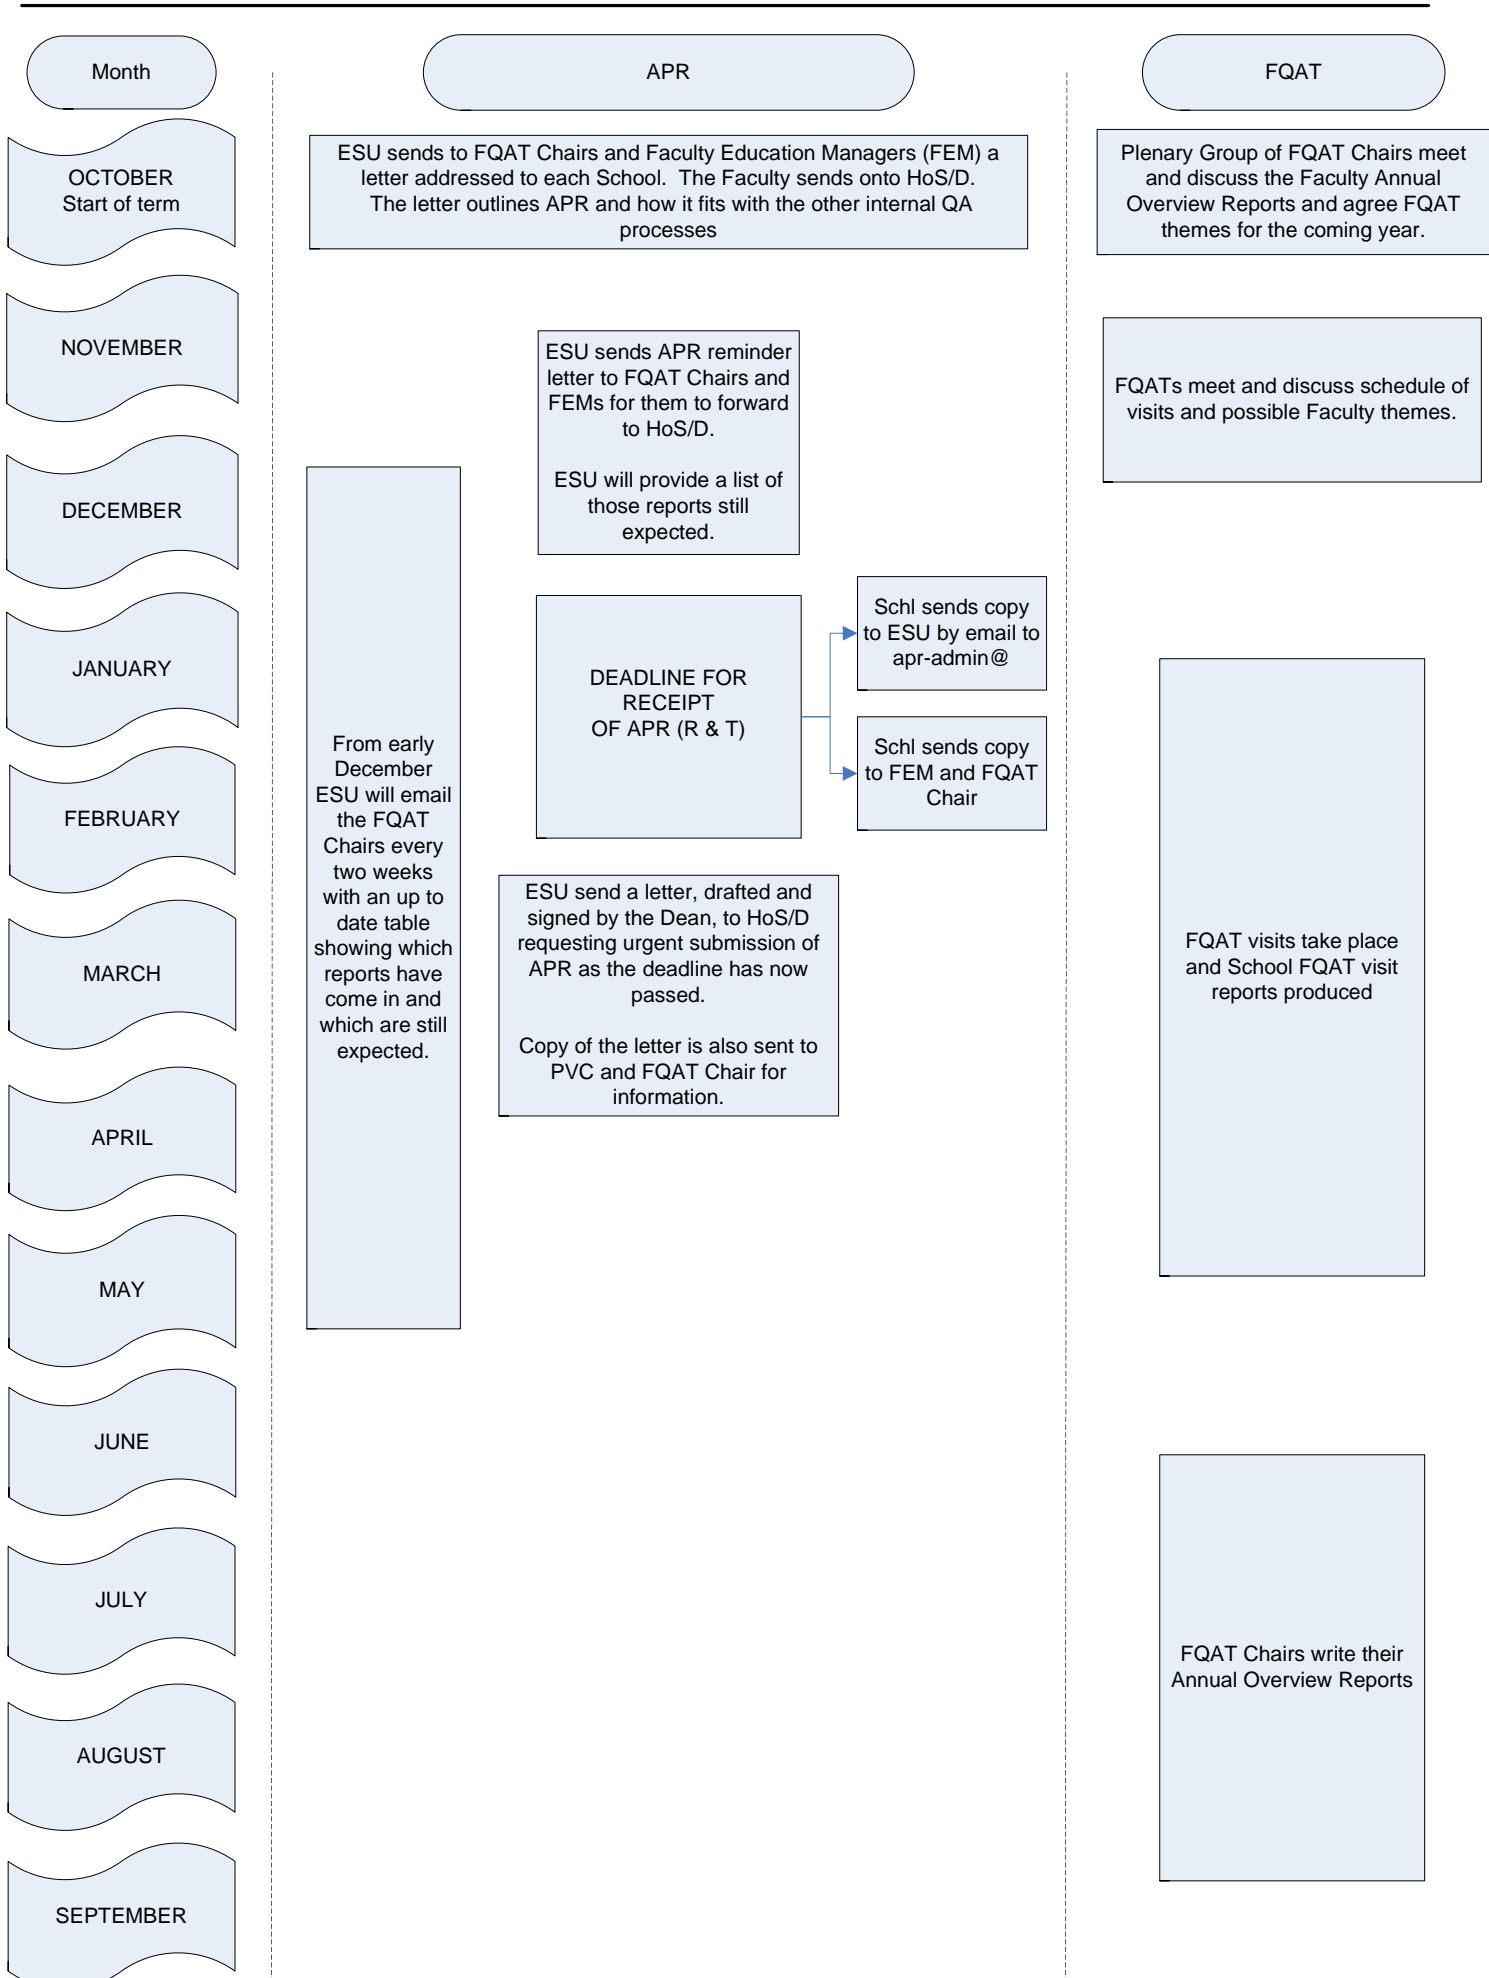

FQAT yearly processes timeline

* APR - Faculty deadlines differ – Social Sciences and Law allow postgraduate programmes to be submitted by the end of January.
Note: Use of the word School in this document can also denote Department or Centre